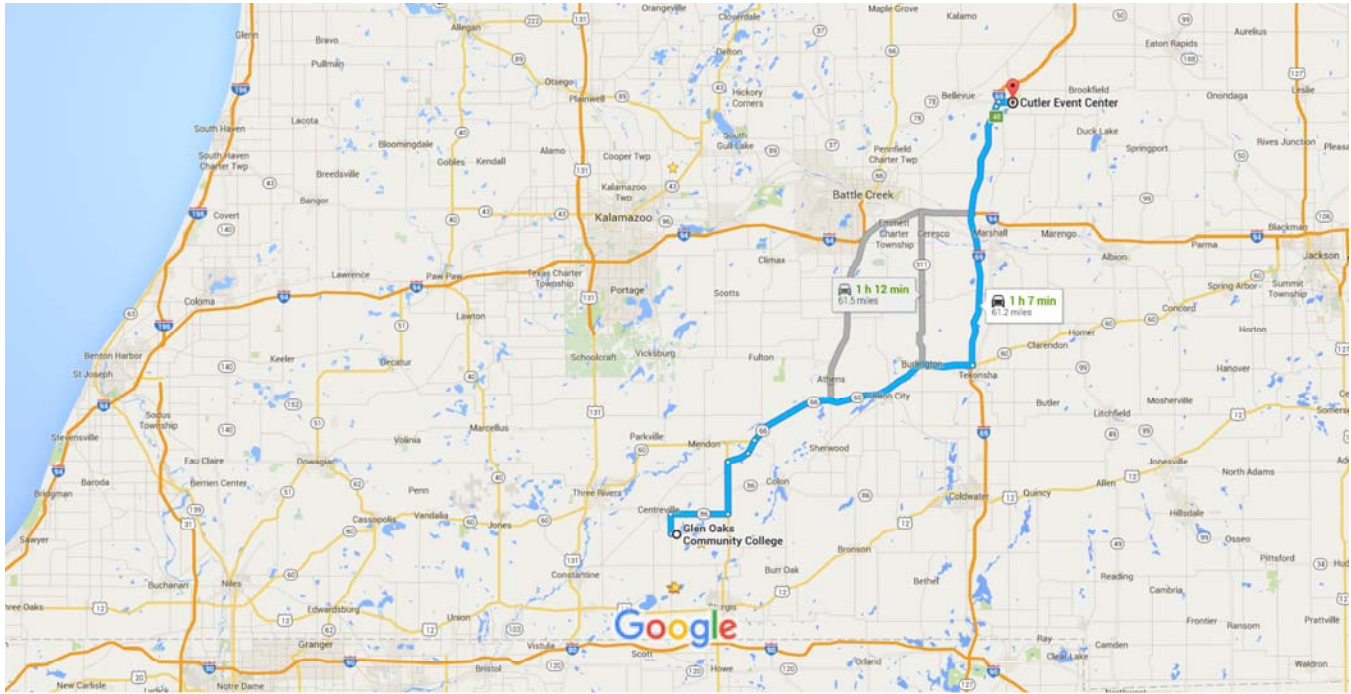

Cutler Event Center

Olivet College - Cutler Event Center
Butterfield Highway
Olivet, MI 49076

Glen Oaks Community College to Cutler Event Center Drive 61.2 miles, 1 h 7 min

Map data ©2016 Google 5 mi

Glen Oaks Community College

62249 Shimmel Road, Centreville, MI 49032

Take M-86 E, M-66 N and Jacksonburg Rd to M-60 E/M-66 N in Leonidas Township

- 19 min (15.1 mi)
- ↑ 1. Head west on College Rd toward Shimmel Rd
- 0.6 mi
- ↘ 2. Turn right onto Shimmel Rd
- 1.8 mi
- ↘ 3. Turn right onto M-86 E
- 5.0 mi
- ↙ 4. Turn left onto M-66 N/M-86 E
Continue to follow M-66 N
- 4.5 mi
- ↘ 5. Turn right onto Jacksonburg Rd
- 1.9 mi
- ↙ 6. Turn left to stay on Jacksonburg Rd
- 1.3 mi

Follow M-60 E and I-69 N to Butterfield Hwy W in Walton Township. Take exit 48 from I-69 N

- 44 min (44.9 mi)

7. Turn right onto M-60 E/M-66 N
Continue to follow M-60 E

21.2 mi
- 8. Turn left to merge onto I-69 N**

23.3 mi
- 9. Take exit 48 for M-78 toward Bellevue/Olivet**

0.4 mi

- 10. Turn right onto Butterfield Hwy W**
Destination will be on the right

2 min (1.2 mi)

Cutler Event Center
 Butterfield Highway, Olivet, MI 49076