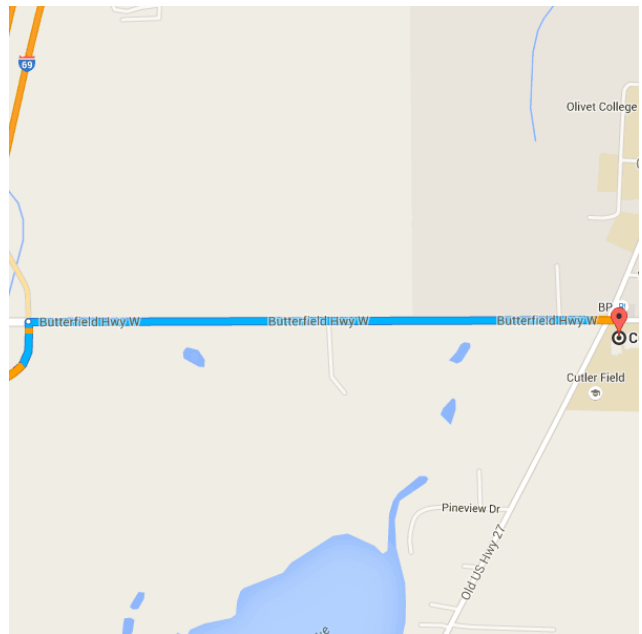

62249 Shimmel Road, Centreville, MI 49032

Take M-86 E, M-66 N and Jacksonburg Rd to M-60 E/M-66 N in Leonidas Township

- 19 min (15.1 mi)
- ↑ 1. Head west on College Rd toward Shimmel Rd
- 0.6 mi
- ↘ 2. Turn right onto Shimmel Rd
- 1.8 mi
- ↘ 3. Turn right onto M-86 E
- 5.0 mi
- ↙ 4. Turn left onto M-66 N/M-86 E
Continue to follow M-66 N
- 4.5 mi
- ↘ 5. Turn right onto Jacksonburg Rd
- 1.9 mi
- ↙ 6. Turn left to stay on Jacksonburg Rd
- 1.3 mi

Follow M-60 E and I-69 N to Butterfield Hwy W in Walton Township. Take exit 48 from I-69 N

- 44 min (44.9 mi)

7. Turn right onto M-60 E/M-66 N
Continue to follow M-60 E

21.2 mi
- 8. Turn left to merge onto I-69 N**

23.3 mi
- 9. Take exit 48 for M-78 toward Bellevue/Olivet**

0.4 mi

- 10. Turn right onto Butterfield Hwy W**
Destination will be on the right

2 min (1.2 mi)

Cutler Event Center
 Butterfield Highway, Olivet, MI 49076