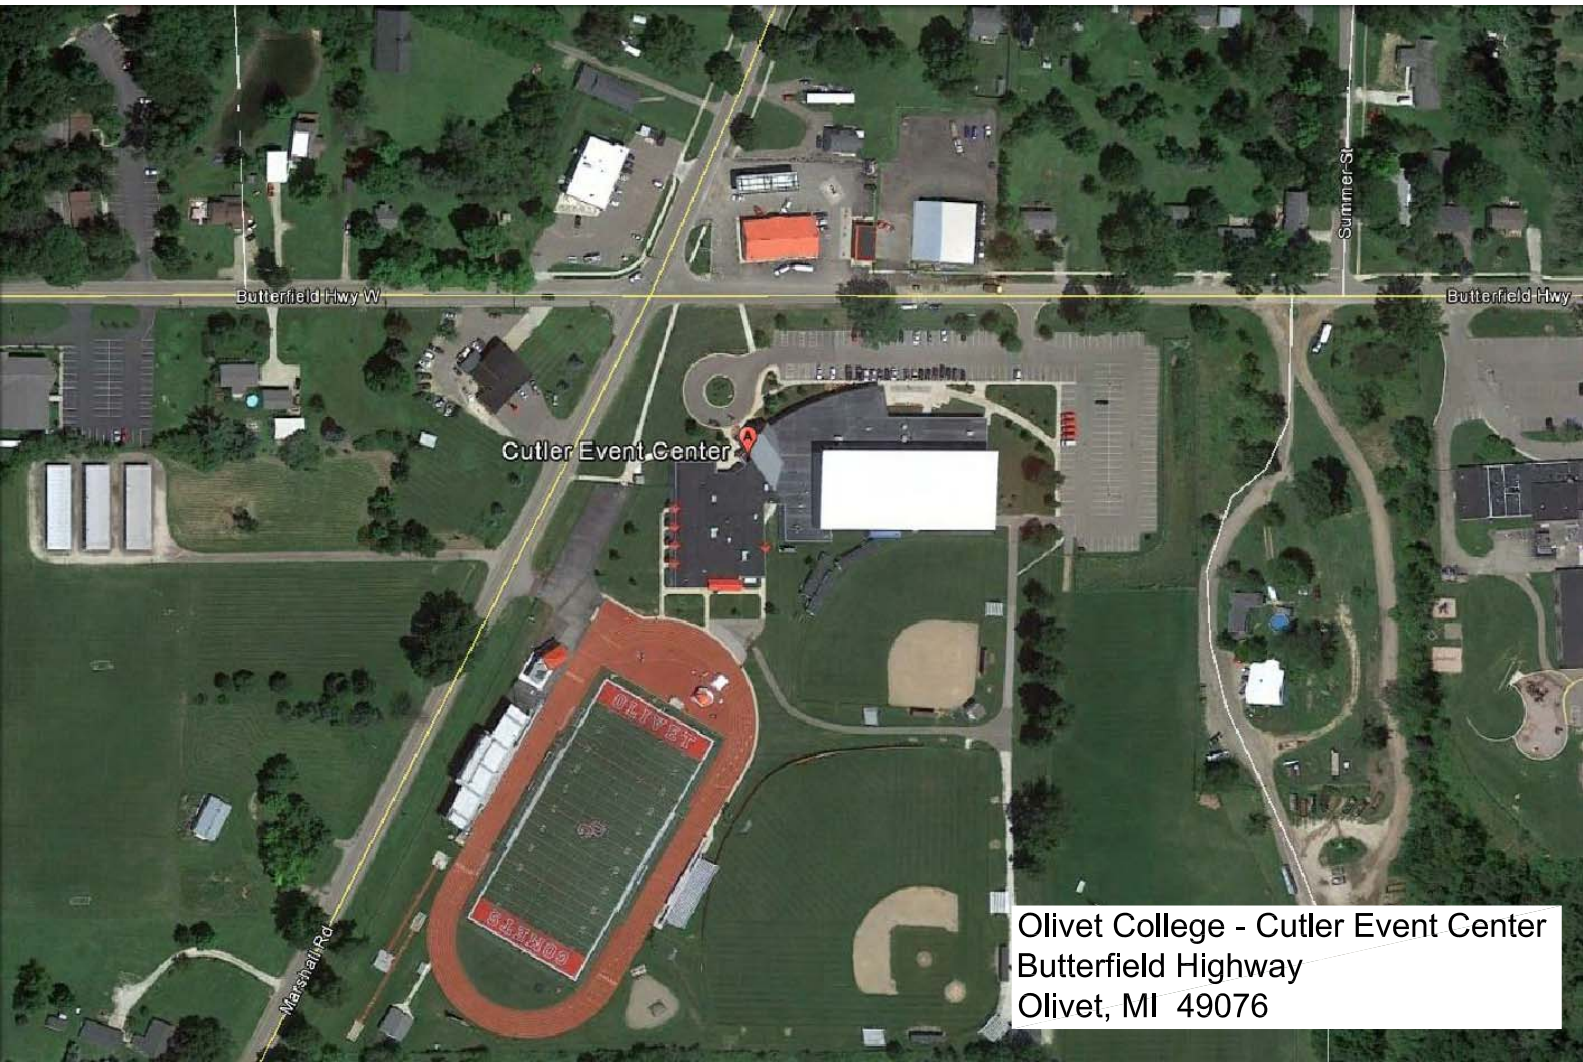

Cutler Event Center

Olivet College - Cutler Event Center
Butterfield Highway
Olivet, MI 49076

Glen Oaks Community College to Cutler Event Center Drive 61.2 miles, 1 h 7 min

Map data ©2016 Google 5 mi

Glen Oaks Community College

62249 Shimmel Road, Centreville, MI 49032

Take M-86 E, M-66 N and Jacksonburg Rd to M-60 E/M-66 N in Leonidas Township

- 19 min (15.1 mi)
- ↑ 1. Head west on College Rd toward Shimmel Rd
- 0.6 mi
- ↘ 2. Turn right onto Shimmel Rd
- 1.8 mi
- ↘ 3. Turn right onto M-86 E
- 5.0 mi
- ↙ 4. Turn left onto M-66 N/M-86 E
Continue to follow M-66 N
- 4.5 mi
- ↘ 5. Turn right onto Jacksonburg Rd
- 1.9 mi
- ↙ 6. Turn left to stay on Jacksonburg Rd
- 1.3 mi

Follow M-60 E and I-69 N to Butterfield Hwy W in Walton Township. Take exit 48 from I-69 N

- 44 min (44.9 mi)

7. Turn right onto M-60 E/M-66 N
Continue to follow M-60 E

21.2 mi
- 8. Turn left to merge onto I-69 N**