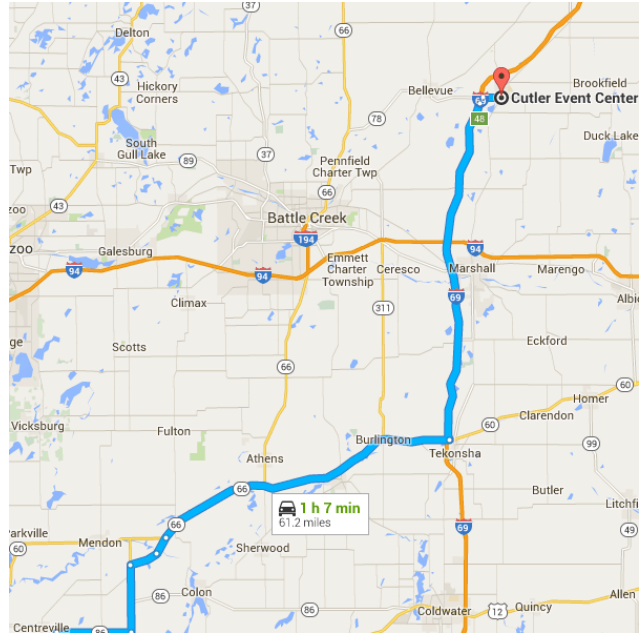

Cutler Event Center

Olivet College - Cutler Event Center
Butterfield Highway
Olivet, MI 49076

Glen Oaks Community College to Cutler Event Center Drive 61.2 miles, 1 h 7 min

Map data ©2016 Google 5 mi

Glen Oaks Community College

62249 Shimmel Road, Centreville, MI 49032

Take M-86 E, M-66 N and Jacksonburg Rd to M-60 E/M-66 N in Leonidas Township

- 19 min (15.1 mi)
- ↑ 1. Head west on College Rd toward Shimmel Rd
- 0.6 mi
- ↘ 2. Turn right onto Shimmel Rd
- 1.8 mi
- ↘ 3. Turn right onto M-86 E
- 5.0 mi
- ↙ 4. Turn left onto M-66 N/M-86 E
Continue to follow M-66 N
- 4.5 mi
- ↘ 5. Turn right onto Jacksonburg Rd
- 1.9 mi
- ↙ 6. Turn left to stay on Jacksonburg Rd
- 1.3 mi

Follow M-60 E and I-69 N to Butterfield Hwy W in Walton Township. Take exit 48 from I-69 N

- 44 min (44.9 mi)

7. Turn right onto M-60 E/M-66 N
Continue to follow M-60 E

21.2 mi
- 8. Turn left to merge onto I-69 N**

23.3 mi
- 9. Take exit 48 for M-78 toward Bellevue/Olivet**

0.4 mi

- 10. Turn right onto Butterfield Hwy W**
Destination will be on the right

2 min (1.2 mi)

Cutler Event Center
 Butterfield Highway, Olivet, MI 49076