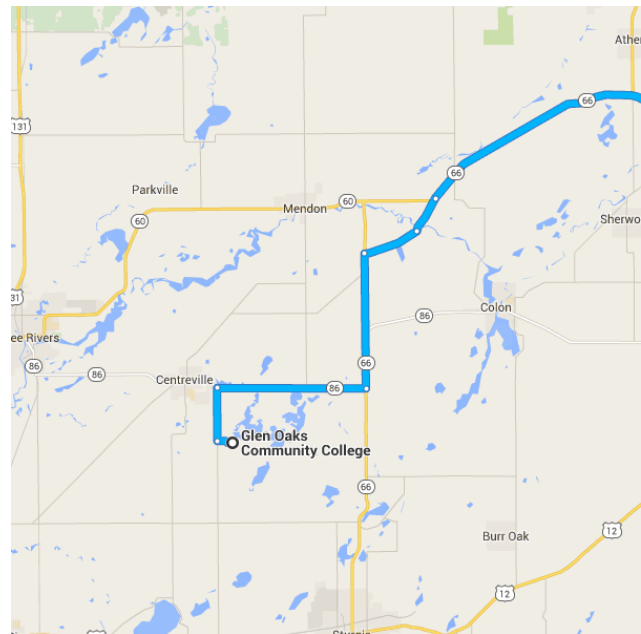

Cutler Event Center

Olivet College - Cutler Event Center
Butterfield Highway
Olivet, MI 49076

Glen Oaks Community College to Cutler Event Center Drive 61.2 miles, 1 h 7 min

Map data ©2016 Google 5 mi

Glen Oaks Community College

62249 Shimmel Road, Centreville, MI 49032

Take M-86 E, M-66 N and Jacksonburg Rd to M-60 E/M-66 N in Leonidas Township

- 19 min (15.1 mi)
- ↑ 1. Head west on College Rd toward Shimmel Rd
- 0.6 mi
- ↘ 2. Turn right onto Shimmel Rd
- 1.8 mi
- ↘ 3. Turn right onto M-86 E
- 5.0 mi
- ↙ 4. Turn left onto M-66 N/M-86 E
Continue to follow M-66 N
- 4.5 mi
- ↘ 5. Turn right onto Jacksonburg Rd
- 1.9 mi
- ↙ 6. Turn left to stay on Jacksonburg Rd
- 1.3 mi

Follow M-60 E and I-69 N to Butterfield Hwy W in Walton Township. Take exit 48 from I-69 N

- 44 min (44.9 mi)

7. Turn right onto M-60 E/M-66 N
Continue to follow M-60 E

21.2 mi
- 8. Turn left to merge onto I-69 N**

23.3 mi
- 9. Take exit 48 for M-78 toward Bellevue/Olivet**

0.4 mi

- 10. Turn right onto Butterfield Hwy W**
Destination will be on the right

2 min (1.2 mi)

Cutler Event Center
 Butterfield Highway, Olivet, MI 49076