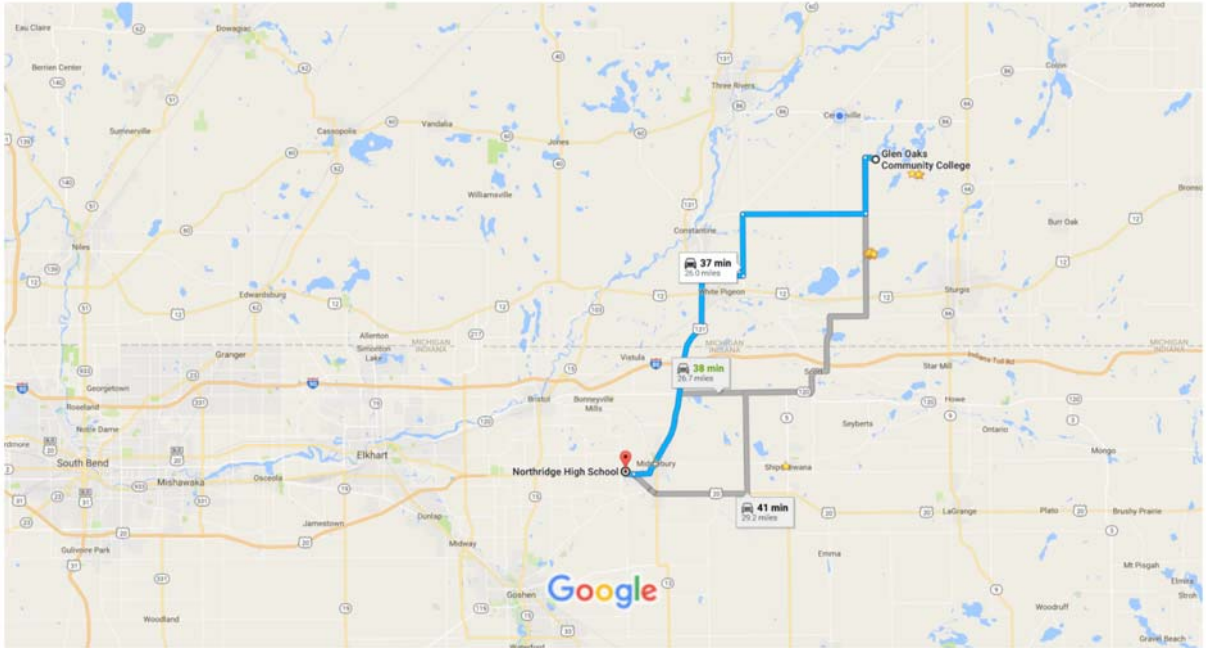

Glen Oaks Community College to Northridge High School

Drive 26.0 miles, 37 min

Map data ©2017 Google 2 mi

Glen Oaks Community College

62249 Shimmel Road, Centreville, MI 49032

↑ 1. Head west on College Rd toward Shimmel Rd
_____ 2 min (0.6 mi)

Take Featherstone Rd to Dickinson Rd in Florence Township

_____ 14 min (11.8 mi)

↶ 2. Turn left onto Shimmel Rd
_____ 2.8 mi

↷ 3. Turn right onto Featherstone Rd
_____ 6.0 mi

↶ 4. Turn left onto Lutz Rd
_____ 3.0 mi

↶ 6. Turn left onto US-131 S

 Entering Indiana

4.3 mi

↑ 7. Continue straight onto IN-13 S

5.5 mi

Follow Wayne St to US-20 W

3 min (1.4 mi)

↷ 8. Turn right onto W Warren St

262 ft

↶ 9. Slight left onto Wayne St

1.4 mi

↷ 10. Turn right onto US-20 W

46 s (0.4 mi)

Northridge High School

56824 Co Rd 35, Middlebury, IN 46540

These directions are for planning purposes only. You may find that construction projects, traffic, weather, or other events may cause conditions to differ from the map results, and you should plan your route accordingly. You must obey all signs or notices regarding your route.