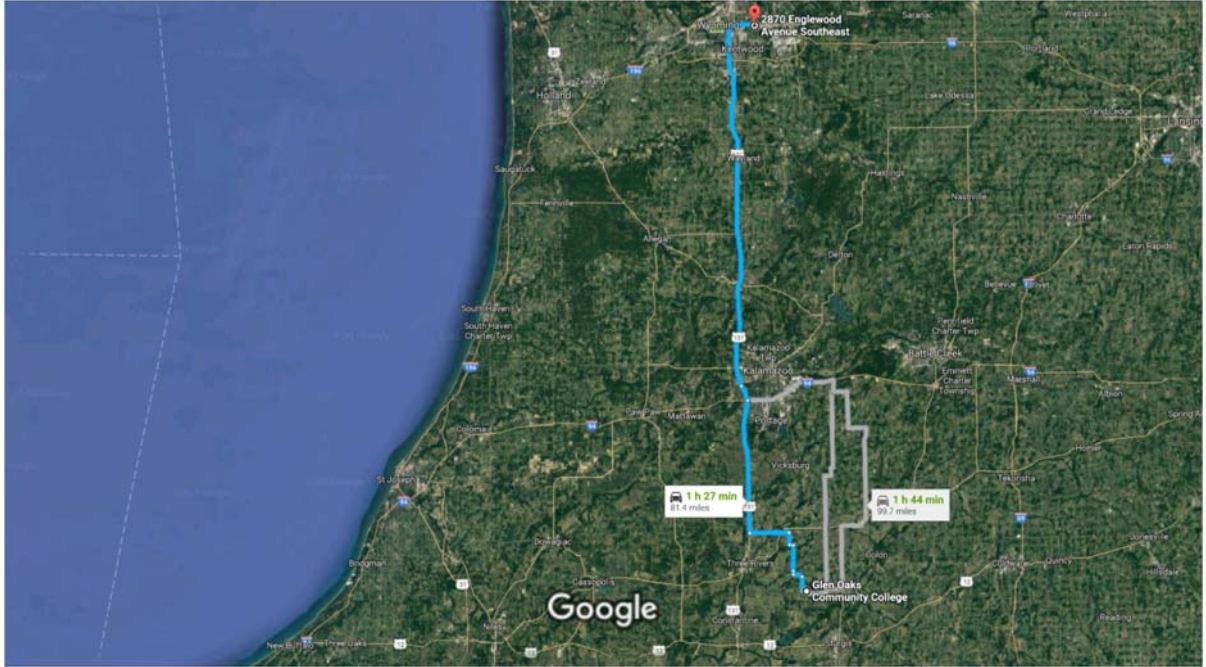

2870 Englewood Avenue Southeast

Google

Map

Batchawana St SE

Glen Oaks Community College to 2870 Englewood Ave SE, Grand Rapids, MI 49508 Drive 81.4 miles, 1 h 27 min

Imagery ©2017 NOAA, Landsat / Copernicus, Map data ©2017 Google

Glen Oaks Community College

62249 Shimmel Road, Centreville, MI 49032

Take Heimbach Rd and US-131 N to I-94BL E in Portage

- ↑ 1. Head west on College Rd toward Shimmel Rd 40 min (30.8 mi)
- ↘ 2. Turn right onto Shimmel Rd 0.6 mi
- ↙ 3. Turn left onto E Main St 1.8 mi
- ↘ 4. Turn right onto N Clark St 1.2 mi
- ↑ 5. Continue onto Covered Bridge Rd 0.4 mi
- ↙ 6. Turn left onto Leland Rd 3.3 mi
- ↘ 7. Slight right onto Frank Jones Rd 0.5 mi
- 1.5 mi

41 min (47.5 mi)

↑ 10. Continue onto I-94BL E/US-131 N
2.0 mi

↑ 11. Continue onto US-131 N
45.3 mi

↷ 12. Take exit 81 for M-11/28th St toward Wyoming
0.3 mi

Follow M-11 E/28th St SW to Englewood Ave SE in Grand Rapids

7 min (3.1 mi)

↷ 13. Turn right onto M-11 E/28th St SW
3.0 mi

↷ 14. Turn right onto Englewood Ave SE
0.1 mi

2870 Englewood Ave SE

Grand Rapids, MI 49508

These directions are for planning purposes only. You may find that construction projects, traffic, weather, or other events may cause conditions to differ from the map results, and you should plan your route accordingly. You must obey all signs or notices regarding your route.