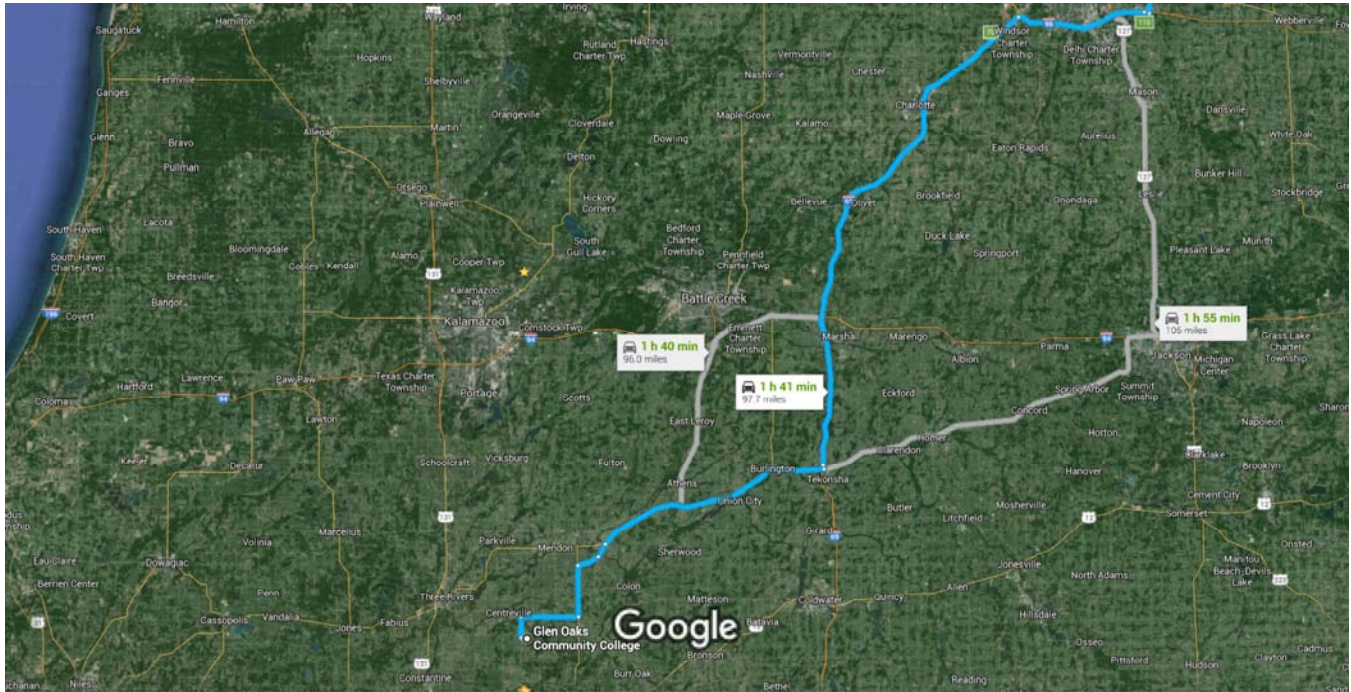

Kinawa Middle School
1900 Kinawa Dr.,
Okemos, MI 48864

Chippewa Middle School

Kinawa Middle School

Belting Ct

Channing Way

Kinawa Dr

Shadywood Ln

Atherton Way

Highwood Pl

Creech Ct

Belting Ct

Glen Oaks Community College to 1900 Kinawa Dr, Okemos, MI 48864 Drive 97.7 miles, 1 h 41 min

Imagery ©2016 Landsat, NOAA, Map data ©2016 Google 5 mi

Glen Oaks Community College

62249 Shimmel Road, Centreville, MI 49032

Get on I-69 N in Tekonsha Township from M-86 E and M-60 E

- 44 min (36.7 mi)
- ↑ 1. Head west on College Rd toward Shimmel Rd
- 0.6 mi
- ↘ 2. Turn right onto Shimmel Rd
- 1.8 mi
- ↘ 3. Turn right onto M-86 E
- 5.0 mi
- ↙ 4. Turn left onto M-66 N/M-86 E
Continue to follow M-66 N
- 4.5 mi
- ↘ 5. Turn right onto Jacksonburg Rd
- 1.9 mi
- ↙ 6. Turn left to stay on Jacksonburg Rd
- 1.3 mi

- 7. Turn right onto M-60 E/M-66 N
📍 Continue to follow M-60 E

 21.2 mi
- ⬅️ 8. Turn left to merge onto I-69 N

 0.4 mi

Follow I-69 N and I-96 E to your destination in Alaiedon Township. Take exit 110 from I-96 E