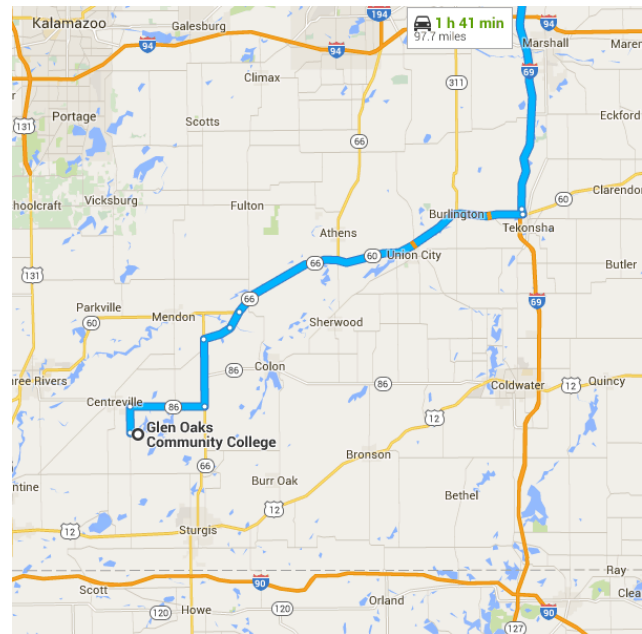

Kinawa Middle School
1900 Kinawa Dr.,
Okemos, MI 48864

Chippewa Middle School

Kinawa Middle School

Belting Ct

Channing Way

Kinawa Dr

Shadywood Ln

Atherton Way

Highwood Pl

Creech Ct

Belting Ct

Glen Oaks Community College to 1900 Kinawa Dr, Okemos, MI 48864 Drive 97.7 miles, 1 h 41 min

Imagery ©2016 Landsat, NOAA, Map data ©2016 Google 5 mi

Glen Oaks Community College

62249 Shimmel Road, Centreville, MI 49032

Get on I-69 N in Tekonsha Township from M-86 E and M-60 E

- 44 min (36.7 mi)
- ↑ 1. Head west on College Rd toward Shimmel Rd
- 0.6 mi
- ↘ 2. Turn right onto Shimmel Rd
- 1.8 mi
- ↘ 3. Turn right onto M-86 E
- 5.0 mi
- ↙ 4. Turn left onto M-66 N/M-86 E
Continue to follow M-66 N
- 4.5 mi
- ↘ 5. Turn right onto Jacksonburg Rd
- 1.9 mi
- ↙ 6. Turn left to stay on Jacksonburg Rd
- 1.3 mi

- 7. Turn right onto M-60 E/M-66 N
📍 Continue to follow M-60 E

 21.2 mi
- ⬅️ 8. Turn left to merge onto I-69 N

 0.4 mi

Follow I-69 N and I-96 E to your destination in Alaiedon Township. Take exit 110 from I-96 E