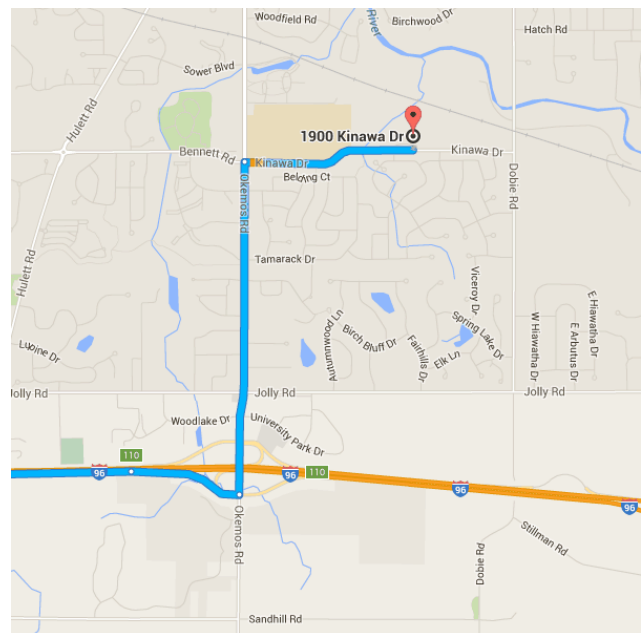

- 7. Turn right onto M-60 E/M-66 N
📍 Continue to follow M-60 E

 21.2 mi
- ⬅️ 8. Turn left to merge onto I-69 N

 0.4 mi

Follow I-69 N and I-96 E to your destination in Alaiedon Township. Take exit 110 from I-96 E

- ⬆️ 9. Merge onto I-69 N

 45.0 mi
- 10. Take exit 70 for Lansing Rd

 0.3 mi
- 11. Keep right at the fork, follow signs for Lansing Rd N and merge onto Lansing Rd N

 1.7 mi
- ⬆️ 12. Use the right lane to merge onto I-96 E via the ramp to Detroit

 11.6 mi
- 13. Use the right 2 lanes to take exit 110 toward Okemos/Mason

 0.5 mi

Continue on Okemos Rd. Drive to Kinawa Dr in Meridian charter Township

- ⬅️ 14. Use the left 2 lanes to turn left onto Okemos Rd

 1.4 mi
- 15. Turn right onto Kinawa Dr
📍 Destination will be on the left

 0.7 mi

1900 Kinawa Dr

Okemos, MI 48864

These directions are for planning purposes only. You may find that construction projects, traffic, weather, or other events may cause conditions to differ from the map results, and you should plan your route accordingly. You must obey all signs or notices regarding your route.