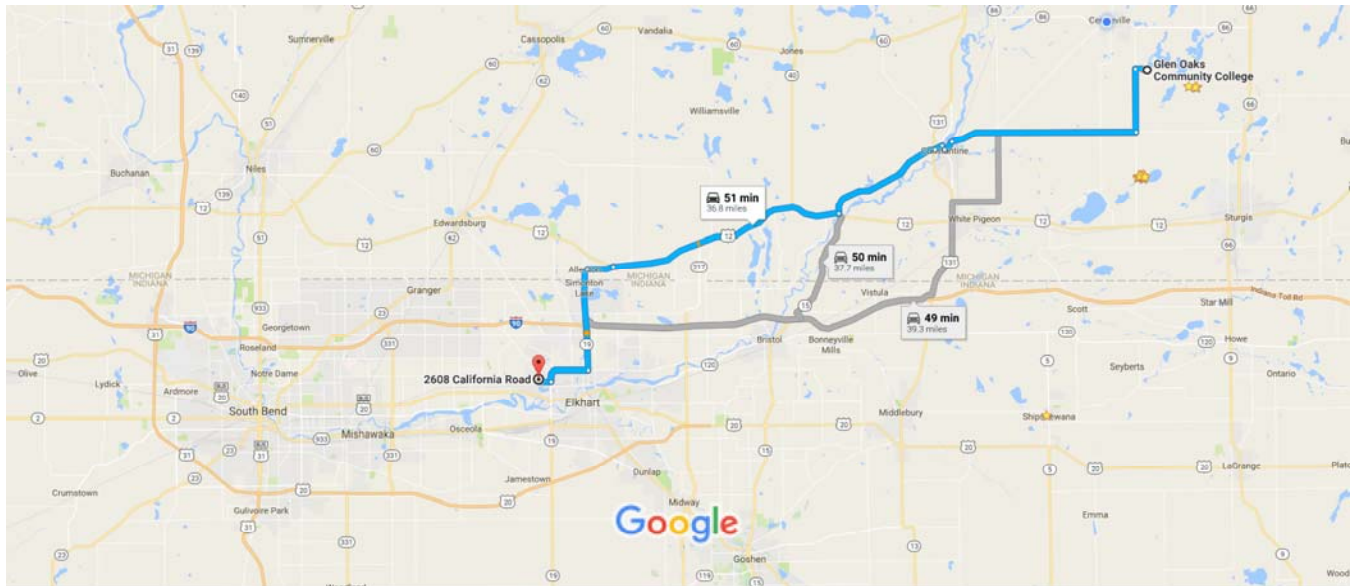

Glen Oaks Community College to 2608 California Rd, Elkhart, IN 46514

Drive 36.8 miles, 51 min

Map data ©2017 Google 2 mi

Glen Oaks Community College

62249 Shimmel Road, Centreville, MI 49032

- ↑ 1. Head west on College Rd toward Shimmel Rd

2 min (0.6 mi)

Take Featherstone Rd to Locust St in Constantine

15 min (11.6 mi)

- ↶ 2. Turn left onto Shimmel Rd
- ↷ 3. Turn right onto Featherstone Rd
- ↑ 4. Continue onto Water St
- ↷ 5. Turn right onto S Washington St

2.8 mi

8.1 mi

0.5 mi

0.2 mi

Follow N River Rd to US-12 W in Mottville Township

8 min (5.8 mi)

- 6. Turn left onto Leasat St
0.4 mi
- 7. Continue onto RIVER RD
5.4 mi
- 8. Continue on US-19 W. Take Cassopolis St to California Rd in Elkhart
27 min (18.9 mi)
- 9. Turn right onto US-19 W
10.6 mi
- 10. Slight right to stay on US-19 W
197 ft
- 11. At the traffic circle, take the 3rd exit onto Mass
1.2 mi
- 12. Continue onto Cassopolis St
Entering Indiana
4.5 mi
- 13. Turn right onto State Rte 19 S/5 Bristol St
Continue to follow State Rte 19 S
2.0 mi
- 14. Turn right onto California Rd
0.5 mi