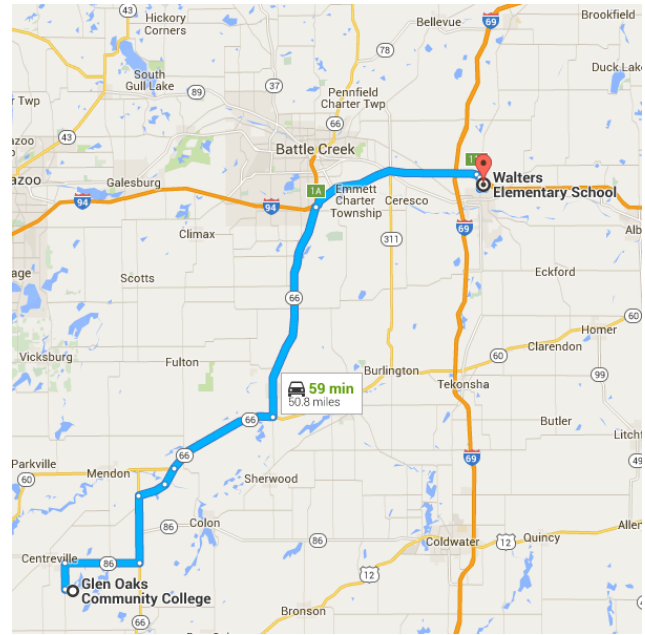

Walters Elementary School
705 N. Marshall Ave.
Marshall, MI 49068

Walters
Elementary
School

Marshall
High School

Glen Oaks Community College to Walters Elementary School

Drive 50.8 miles, 59 min

Map data ©2016 Google 2 mi

Glen Oaks Community College

62249 Shimmel Road, Centreville, MI 49032

Take M-86 E, M-66 N and Jacksonburg Rd to M-60 E/M-66 N in Leonidas Township

19 min (15.1 mi)

- ↑ 1. Head west on College Rd toward Shimmel Rd
0.6 mi
- ↘ 2. Turn right onto Shimmel Rd
1.8 mi
- ↘ 3. Turn right onto M-86 E
5.0 mi
- ↙ 4. Turn left onto M-66 N/M-86 E
Continue to follow M-66 N
4.5 mi
- ↘ 5. Turn right onto Jacksonburg Rd
1.9 mi
- ↙ 6. Turn left to stay on Jacksonburg Rd
1.3 mi

Follow M-66 N and I-94 E to Old 27 N/Old US 27 N in Calhoun County. Take exit 110 from I-94 E

- 37 min (34.3 mi)
- 7.8 mi
- 14.7 mi
- 11.6 mi
- 0.3 mi

7. Turn right onto M-60 E/M-66 N
8. Turn left onto M-66 N
9. Use the right lane to merge onto I-94 E via the ramp to Detroit
10. Take exit 110 for Old 27

Continue on Old 27 N/Old US 27 N to your destination in Marshall

- 4 min (1.4 mi)
- 0.7 mi
- 0.3 mi
- 495 ft
- 0.2 mi

11. Turn right onto Old 27 N/Old US 27 N
12. Turn left onto N Dr E
13. Turn left at the 2nd cross street onto N Madison St
14. Turn left