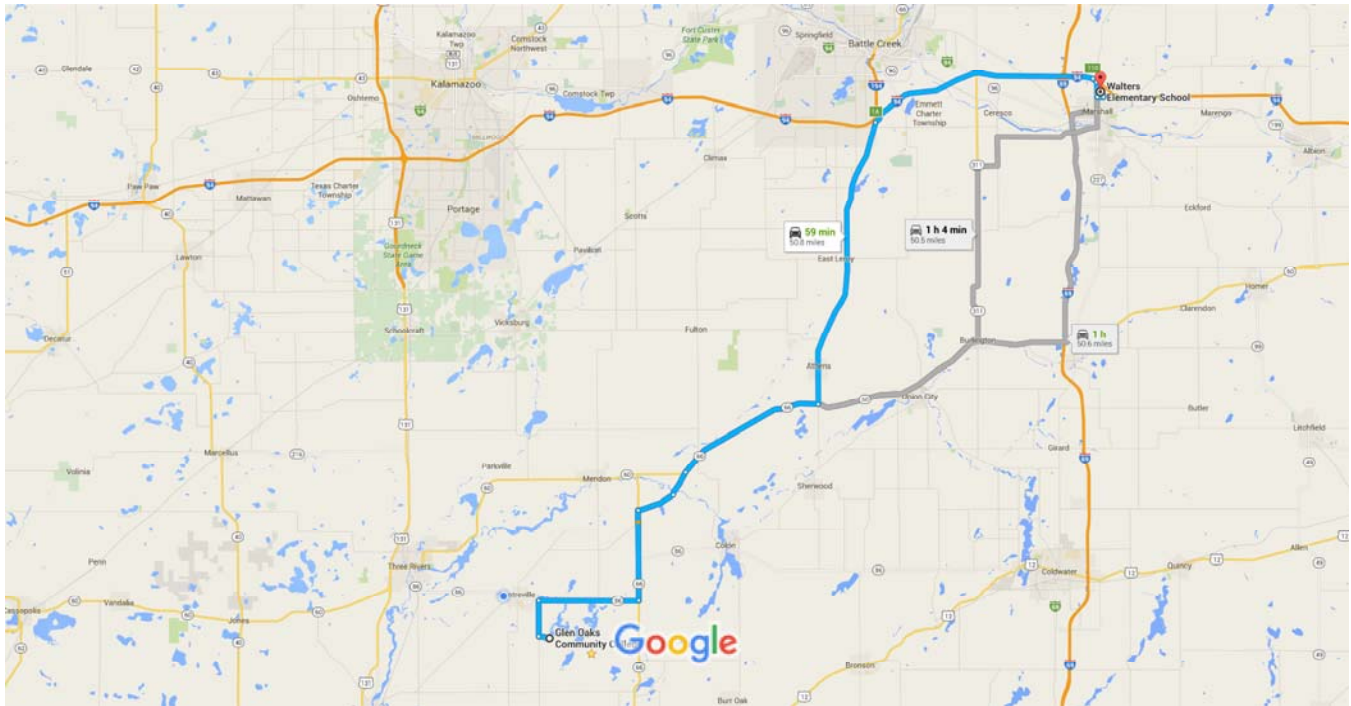

Walters Elementary School
705 N. Marshall Ave.
Marshall, MI 49068

Walters
Elementary
School

Marshall
High School

Glen Oaks Community College to Walters Elementary School

Drive 50.8 miles, 59 min

Map data ©2016 Google 2 mi

Glen Oaks Community College

62249 Shimmel Road, Centreville, MI 49032

Take M-86 E, M-66 N and Jacksonburg Rd to M-60 E/M-66 N in Leonidas Township

19 min (15.1 mi)

- ↑ 1. Head west on College Rd toward Shimmel Rd
0.6 mi
- ↘ 2. Turn right onto Shimmel Rd
1.8 mi
- ↘ 3. Turn right onto M-86 E
5.0 mi
- ↙ 4. Turn left onto M-66 N/M-86 E
Continue to follow M-66 N
4.5 mi
- ↘ 5. Turn right onto Jacksonburg Rd
1.9 mi
- ↙ 6. Turn left to stay on Jacksonburg Rd
1.3 mi

Follow M-66 N and I-94 E to Old 27 N/Old US 27 N in Calhoun County. Take exit 110 from I-94 E

- 37 min (34.3 mi)
- 7.8 mi
- 14.7 mi
- 11.6 mi
- 0.3 mi

7. Turn right onto M-60 E/M-66 N
8. Turn left onto M-66 N
9. Use the right lane to merge onto I-94 E via the ramp to Detroit
10. Take exit 110 for Old 27

Continue on Old 27 N/Old US 27 N to your destination in Marshall

- 4 min (1.4 mi)
- 0.7 mi
- 0.3 mi
- 495 ft
- 0.2 mi

11. Turn right onto Old 27 N/Old US 27 N
12. Turn left onto N Dr E
13. Turn left at the 2nd cross street onto N Madison St
14. Turn left