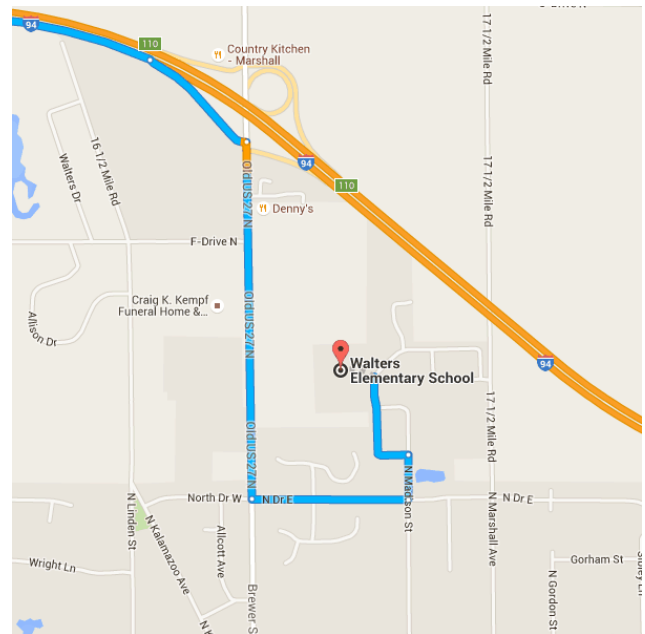

Walters Elementary School
705 N. Marshall Ave.
Marshall, MI 49068

Walters
Elementary
School

Marshall
High School

Glen Oaks Community College to Walters Elementary School

Drive 50.8 miles, 59 min

Map data ©2016 Google 2 mi

Glen Oaks Community College

62249 Shimmel Road, Centreville, MI 49032

Take M-86 E, M-66 N and Jacksonburg Rd to M-60 E/M-66 N in Leonidas Township

19 min (15.1 mi)

- ↑ 1. Head west on College Rd toward Shimmel Rd
0.6 mi
- ↘ 2. Turn right onto Shimmel Rd
1.8 mi
- ↘ 3. Turn right onto M-86 E
5.0 mi
- ↙ 4. Turn left onto M-66 N/M-86 E
Continue to follow M-66 N
4.5 mi
- ↘ 5. Turn right onto Jacksonburg Rd
1.9 mi
- ↙ 6. Turn left to stay on Jacksonburg Rd
1.3 mi

Follow M-66 N and I-94 E to Old 27 N/Old US 27 N in Calhoun County. Take exit 110 from I-94 E

- 37 min (34.3 mi)
- 7.8 mi
- 14.7 mi
- 11.6 mi
- 0.3 mi

7. Turn right onto M-60 E/M-66 N
8. Turn left onto M-66 N
9. Use the right lane to merge onto I-94 E via the ramp to Detroit
10. Take exit 110 for Old 27

Continue on Old 27 N/Old US 27 N to your destination in Marshall

- 4 min (1.4 mi)
- 0.7 mi
- 0.3 mi
- 495 ft
- 0.2 mi

11. Turn right onto Old 27 N/Old US 27 N
12. Turn left onto N Dr E
13. Turn left at the 2nd cross street onto N Madison St
14. Turn left