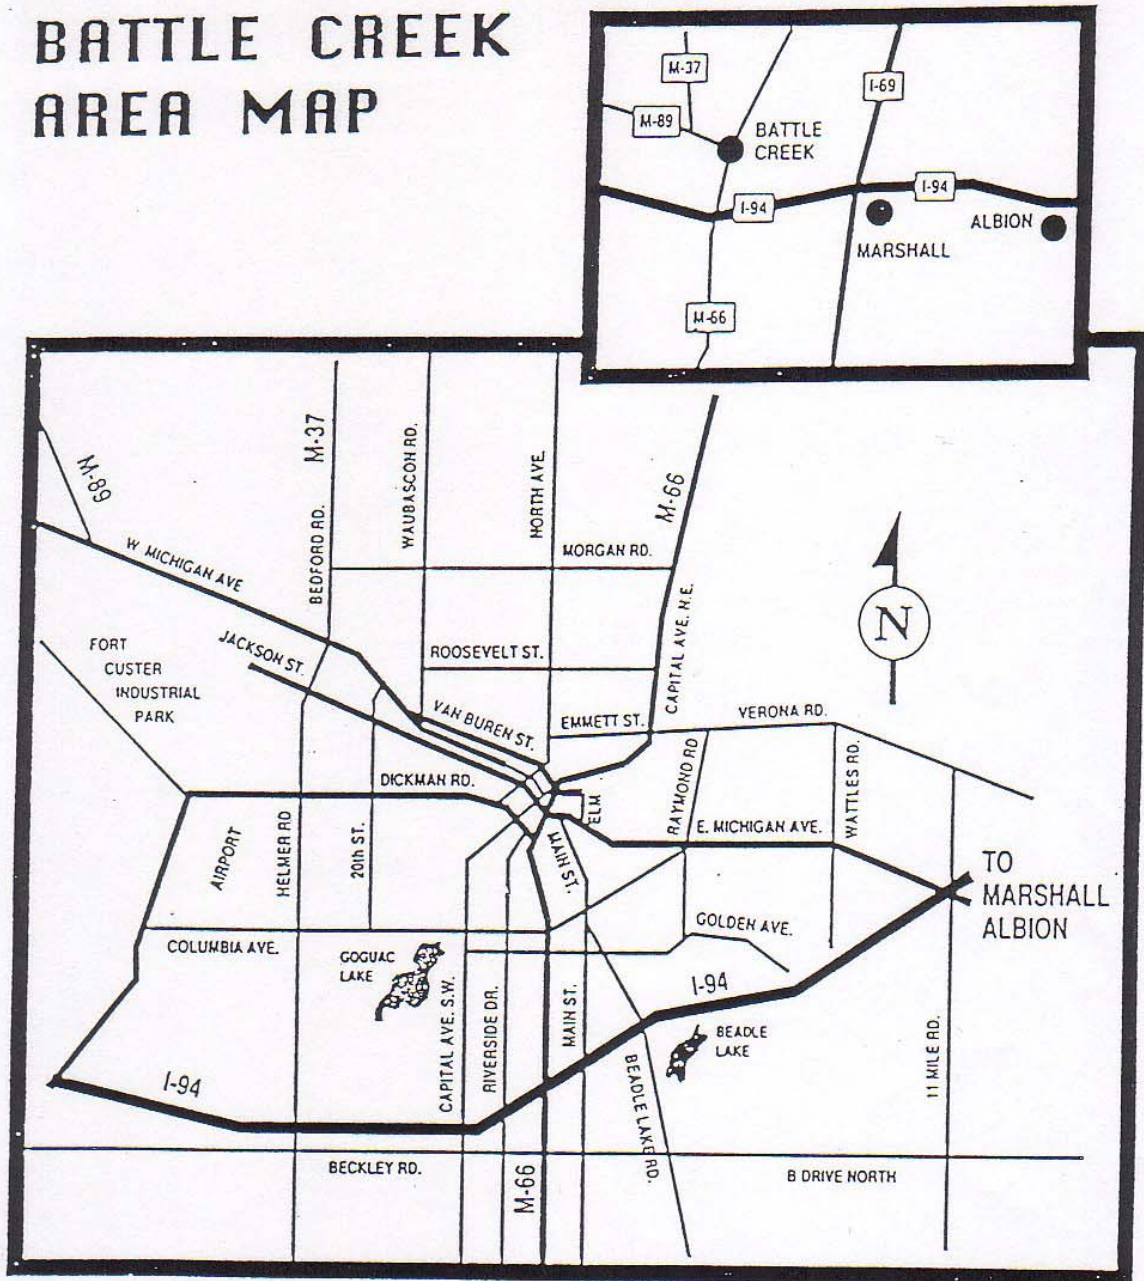

BATTLE CREEK AREA MAP

Directions to Battle YMCA Multisportsplex (616) 565-9622:

From Kalamazoo (east)/Jackson (west):

I-94 exit 98B (M-66). M-66 turns into Division. Follow Division/M-66 to Cherry St. Turn right on Cherry the Multisportsplex is on the left side.

From Lansing (north) or points south:

I-69 to I-94 west to exit 98B (M-66). M-66 turns into Division. Follow Division/M-66 to Cherry St. Turn right on Cherry the Multisportsplex is on the left side.

From Grand Rapids:

M-37 into Battle Creek. Turn left on Morgan Rd. Follow to M-66/Division. Turn right on M-66/Division. Travel through Fremont St. light staying to the left of the split which will be Division/M-66. Continue past Clay St. Cherry St. should be the next street. Turn left on Cherry the Multisportsplex is on the left side (Behind the YMCA).

Note: The Multisportsplex is behind the main YMCA Building.