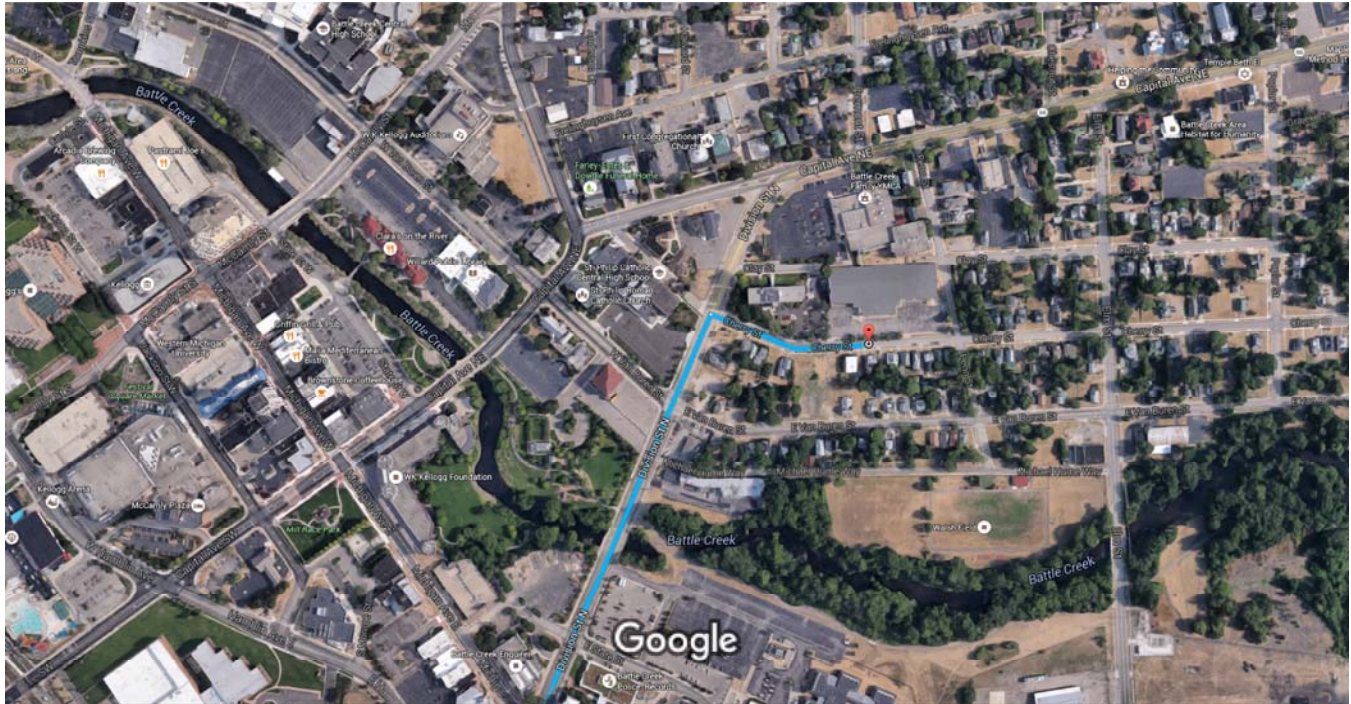

Glen Oaks Community College to 43-119
Cherry St, Battle Creek, MI 49017

Drive 42.6 miles, 50 min

Imagery ©2016 Google, Map data ©2016 Google 200 ft

Glen Oaks Community College

62249 Shimmel Road, Centreville, MI 49032

Take M-86 E to M-60 E/M-66 N in Mendon Township

- ↑ 1. Head west on College Rd toward Shimmel Rd 17 min (13.6 mi)

- ↘ 2. Turn right onto Shimmel Rd 0.6 mi

- ↘ 3. Turn right onto M-86 E 1.8 mi

- ↙ 4. Turn left onto M-66 N/M-86 E 5.0 mi
  [Continue to follow M-66 N](#) 6.3 mi

Continue on M-66 N to Battle Creek

- ↘ 5. Turn right onto M-60 E/M-66 N 32 min (28.5 mi)

- ↙ 6. Turn left onto M-66 N 10.2 mi

- 15.2 mi