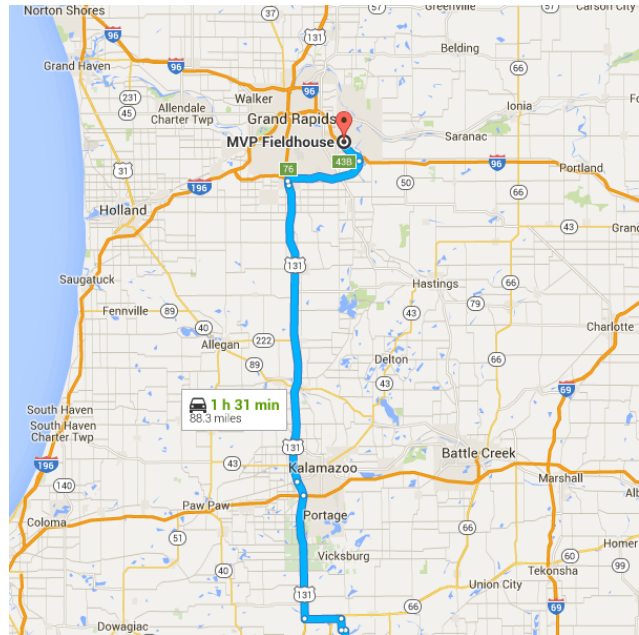

MVP Fieldhouse
5435 28th Street Court,
Grand Rapids MI 49546

Parking

MVP Fieldhouse

© 2016 Google

Imagery Date: 8/22/2013 lat 42.915047° lon -85.533403° elev 745 ft eye alt 4621 ft

Glen Oaks Community College to MVP Fieldhouse Drive 88.3 miles, 1 h 31 min

Imagery ©2016 Google, Map data ©2016 Google 1000 ft

Glen Oaks Community College

62249 Shimmel Road, Centreville, MI 49032

Take Heimbach Rd and US-131 N to I-94BUS E in Portage

- 40 min (30.8 mi)
- ↑ 1. Head west on College Rd toward Shimmel Rd
- ↘ 0.6 mi 2. Turn right onto Shimmel Rd
- ↙ 1.8 mi 3. Turn left onto E Main St
- ↘ 1.2 mi 4. Turn right onto N Clark St
- ↑ 0.4 mi 5. Continue onto Covered Bridge Rd
- ↙ 3.3 mi 6. Turn left onto Leland Rd
- 0.5 mi

- ↗ 7. Slight right onto Frank Jones Rd
_____ 1.5 mi
- ↶ 8. Turn left onto Heimbach Rd
_____ 4.9 mi
- ↘ 9. Turn right onto US-131 N
_____ 16.6 mi

Take US-131 N and M-6 E to 28th St SE in Cascade Township. Take exit 43B from I-96 W

- 49 min (56.9 mi)
- ↑ 10. Continue onto I-94BUS E/US-131 N
_____ 2.0 mi
 - ↑ 11. Continue onto US-131 N
_____ 40.0 mi
 - ↘ 12. Take exit 76-77 for Michigan 6 toward Lansing/Holland
_____ 0.6 mi
 - ↘ 13. Keep right at the fork, follow signs for M-6 E/Lansing and merge onto M-6 E
_____ 10.9 mi
 - ↶ 14. Use the left 2 lanes to merge onto I-96 W toward Muskegon
_____ 3.1 mi
 - ↘ 15. Take exit 43B for 28th Street E toward Cascade
_____ 0.3 mi