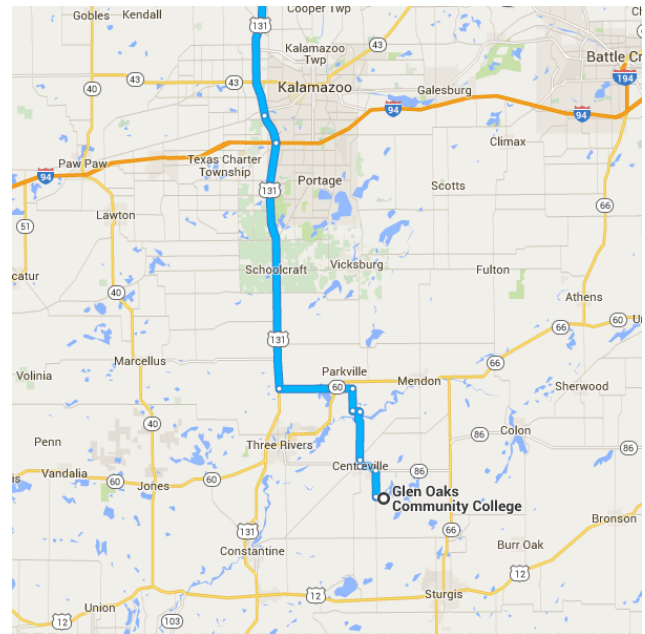

MVP Fieldhouse
5435 28th Street Court,
Grand Rapids MI 49546

Parking

MVP Fieldhouse

© 2016 Google

Imagery Date: 8/22/2013 lat 42.915047° lon -85.533403° elev 745 ft eye alt 4621 ft

Glen Oaks Community College to MVP Fieldhouse Drive 88.3 miles, 1 h 31 min

Imagery ©2016 Google, Map data ©2016 Google 1000 ft

Glen Oaks Community College

62249 Shimmel Road, Centreville, MI 49032

Take Heimbach Rd and US-131 N to I-94BUS E in Portage

- 40 min (30.8 mi)
- ↑ 1. Head west on College Rd toward Shimmel Rd
- ↘ 0.6 mi 2. Turn right onto Shimmel Rd
- ↙ 1.8 mi 3. Turn left onto E Main St
- ↘ 1.2 mi 4. Turn right onto N Clark St
- ↑ 0.4 mi 5. Continue onto Covered Bridge Rd
- ↙ 3.3 mi 6. Turn left onto Leland Rd
- 0.5 mi

- ↗ 7. Slight right onto Frank Jones Rd
_____ 1.5 mi
- ↶ 8. Turn left onto Heimbach Rd
_____ 4.9 mi
- ↘ 9. Turn right onto US-131 N
_____ 16.6 mi

Take US-131 N and M-6 E to 28th St SE in Cascade Township. Take exit 43B from I-96 W

MVP Fieldhouse

5435 28th Street Court Southeast, Grand Rapids, MI 49546

These directions are for planning purposes only. You may find that construction projects, traffic, weather, or other events may cause conditions to differ from the map results, and you should plan your route accordingly. You must obey all signs or notices regarding your route.