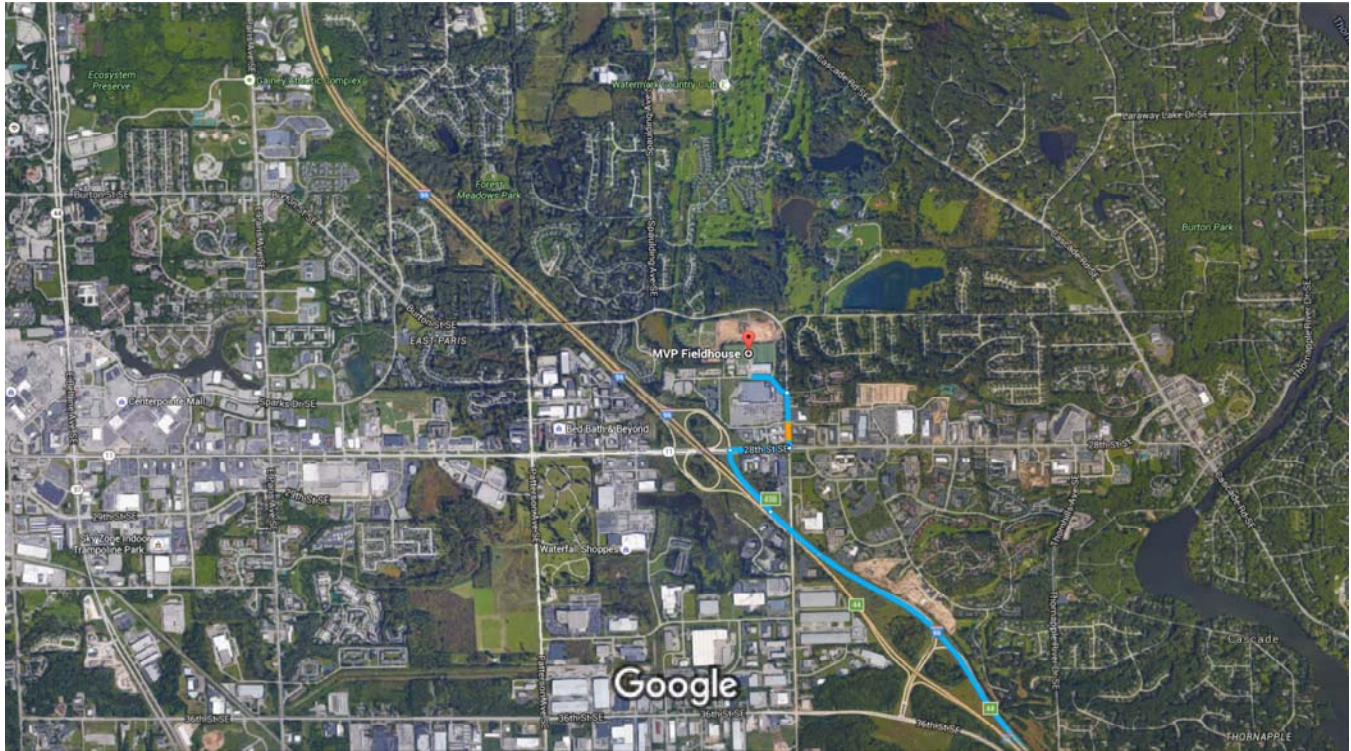

MVP Fieldhouse
5435 28th Street Court,
Grand Rapids MI 49546

Parking

MVP Fieldhouse

© 2016 Google

Imagery Date: 8/22/2013 lat 42.915047° lon -85.533403° elev 745 ft eye alt 4621 ft

Glen Oaks Community College to MVP Fieldhouse Drive 88.3 miles, 1 h 31 min

Imagery ©2016 Google, Map data ©2016 Google 1000 ft

Glen Oaks Community College

62249 Shimmel Road, Centreville, MI 49032

Take Heimbach Rd and US-131 N to I-94BUS E in Portage

- 40 min (30.8 mi)
- ↑ 1. Head west on College Rd toward Shimmel Rd
- ↘ 0.6 mi 2. Turn right onto Shimmel Rd
- ↙ 1.8 mi 3. Turn left onto E Main St
- ↘ 1.2 mi 4. Turn right onto N Clark St
- ↑ 0.4 mi 5. Continue onto Covered Bridge Rd
- ↙ 3.3 mi 6. Turn left onto Leland Rd
- 0.5 mi

- ↗ 7. Slight right onto Frank Jones Rd
_____ 1.5 mi
- ↶ 8. Turn left onto Heimbach Rd
_____ 4.9 mi
- ↘ 9. Turn right onto US-131 N
_____ 16.6 mi

Take US-131 N and M-6 E to 28th St SE in Cascade Township. Take exit 43B from I-96 W

Continue on 28th St SE. Take Kraft Ave SE to 28th St Ct SE in Forest Hills

- 2 min (0.6 mi)
- ↑ 16. Continue onto 28th St SE
_____ 0.2 mi
 - ↶ 17. Turn left onto Kraft Ave SE
_____ 0.2 mi
 - ↶ 18. Turn left onto 28th St Ct SE
_____ 0.2 mi
- i Destination will be on the right