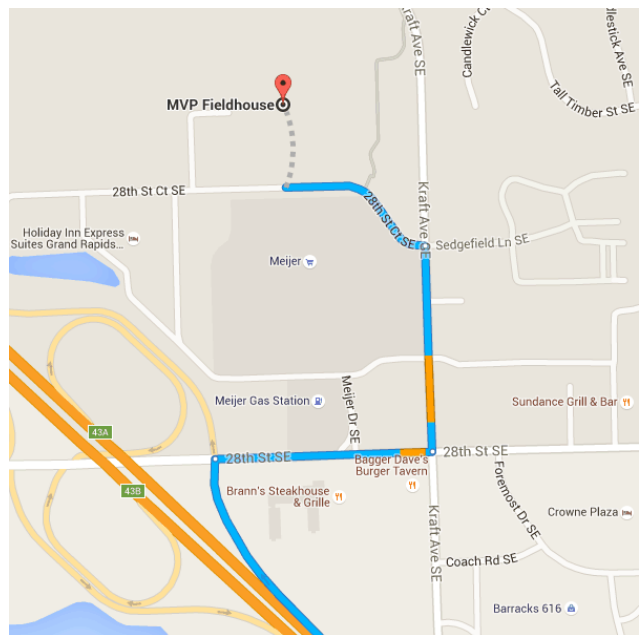

- ↗ 7. Slight right onto Frank Jones Rd
_____ 1.5 mi
- ↶ 8. Turn left onto Heimbach Rd
_____ 4.9 mi
- ↘ 9. Turn right onto US-131 N
_____ 16.6 mi

Take US-131 N and M-6 E to 28th St SE in Cascade Township. Take exit 43B from I-96 W

- 49 min (56.9 mi)
- ↑ 10. Continue onto I-94BUS E/US-131 N
_____ 2.0 mi
 - ↑ 11. Continue onto US-131 N
_____ 40.0 mi
 - ↘ 12. Take exit 76-77 for Michigan 6 toward Lansing/Holland
_____ 0.6 mi
 - ↘ 13. Keep right at the fork, follow signs for M-6 E/Lansing and merge onto M-6 E
_____ 10.9 mi
 - ↶ 14. Use the left 2 lanes to merge onto I-96 W toward Muskegon
_____ 3.1 mi
 - ↘ 15. Take exit 43B for 28th Street E toward Cascade
_____ 0.3 mi

Continue on 28th St SE. Take Kraft Ave SE to 28th St Ct SE in Forest Hills

- 2 min (0.6 mi)
- ↑ 16. Continue onto 28th St SE
_____ 0.2 mi
 - ↶ 17. Turn left onto Kraft Ave SE
_____ 0.2 mi
 - ↶ 18. Turn left onto 28th St Ct SE
_____ 0.2 mi
- i Destination will be on the right

MVP Fieldhouse

5435 28th Street Court Southeast, Grand Rapids, MI 49546

These directions are for planning purposes only. You may find that construction projects, traffic, weather, or other events may cause conditions to differ from the map results, and you should plan your route accordingly. You must obey all signs or notices regarding your route.