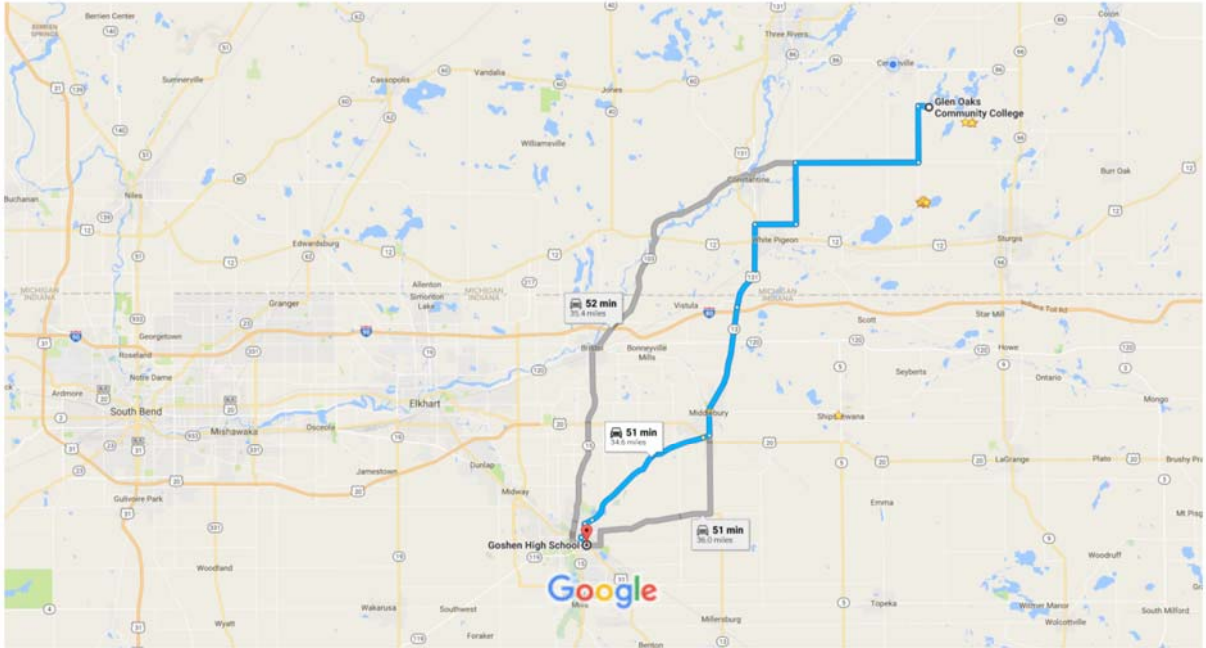

### Glen Oaks Community College to Goshen High School

Drive 34.6 miles, 51 min

Map data ©2017 Google 2 mi

### Glen Oaks Community College

62249 Shimmel Road, Centreville, MI 49032

- ↑ 1. Head west on College Rd toward Shimmel Rd  
2 min (0.6 mi)
- Take Featherstone Rd to Dickinson Rd in Florence Township  
14 min (11.8 mi)
- ↶ 2. Turn left onto Shimmel Rd  
2.8 mi
- ↷ 3. Turn right onto Featherstone Rd  
6.0 mi
- ↶ 4. Turn left onto Lutz Rd  
3.0 mi
- ↷ 5. Turn right onto Dickinson Rd  
3 min (2.0 mi)
- Continue on US-131 S. Take IN-13 S and Co Rd 22 to Lincolnway E in Goshen  
32 min (20.2 mi)

<https://www.google.com/maps/dir/Glen+Oaks+Community+College,+Shimmel+Road,+Ce...> 1/20/2017

- ↩ 6. Turn left onto US-131 S  
📍 Entering Indiana

---

4.3 mi
- ↑ 7. Continue straight onto IN-13 S

---

6.6 mi
- ↪ 8. Turn right onto Orpha Dr

---

0.3 mi
- ↑ 9. Continue onto Co Rd 22

---

7.2 mi
- ↑ 10. Continue onto Middlebury St

---

0.4 mi
- ↩ 11. Turn left onto Olive St

---

0.6 mi
- ↪ 12. Turn right onto E Lincoln Ave